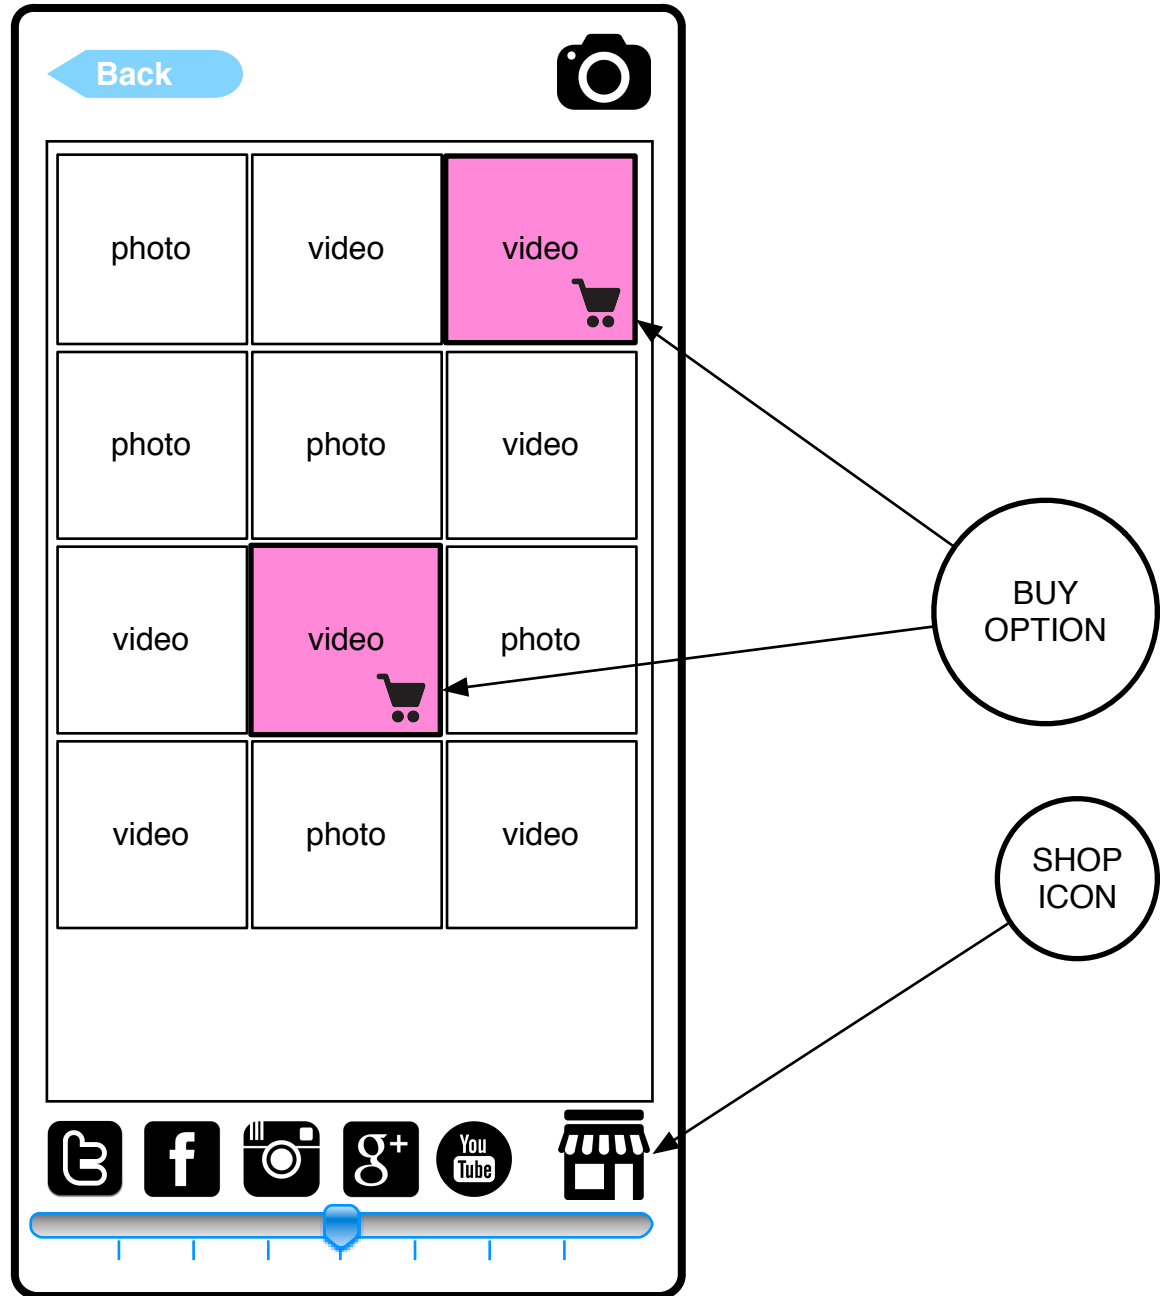

Karaoke King: Mobile Social Media Center