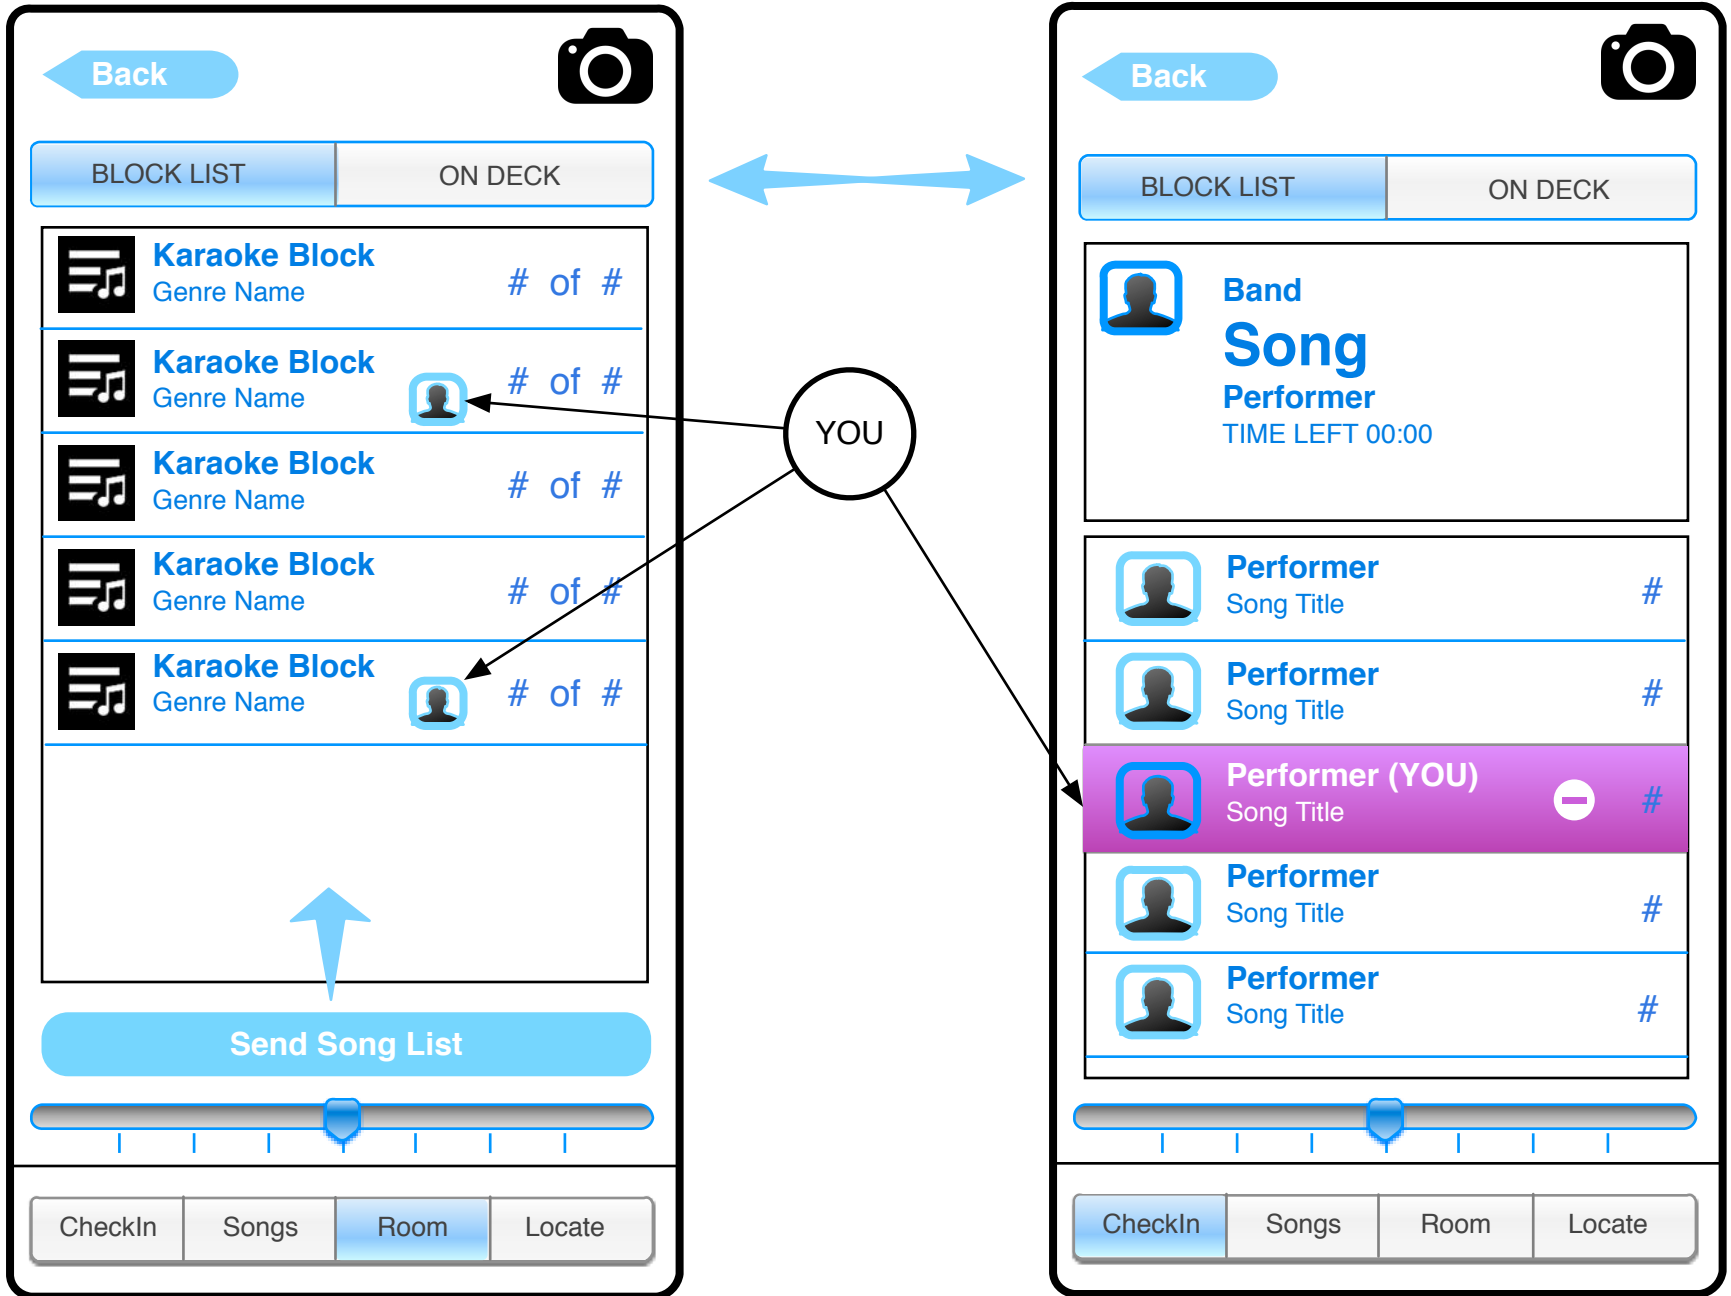

Real Name

Username

Password

Password CONFIRM

Register

Karaoke King: Mobile Global Navigation Bar

Camera Icon takes the performer to all captured media and incoming videos for sale.

Allows the performer to check into a room by scanning the QR-Code

Allows the performer to manage their song lists

Allows the performer to view the status of a room

Allows the performer to locate a franchise location using GPS

Karaoke King: Mobile Karaoke Check-In

The checkin screen toggles from checking-in, to helping a friend enter the room.

Karaoke King: Mobile Song List Management

A pop-up dialog will capture the name of the Song List.

Karaoke King: Mobile Room Management

A pop-up dialog will prompt the performer with the Song List for submitting.

Karaoke King: Mobile Karaoke Room Locator

Karaoke King: Mobile Lyric Playback

Once the performer is called to the deck, they have the option to view the lyrics in portrait or landscape mode. Either can be toggled into fullscreen to match the monitors.