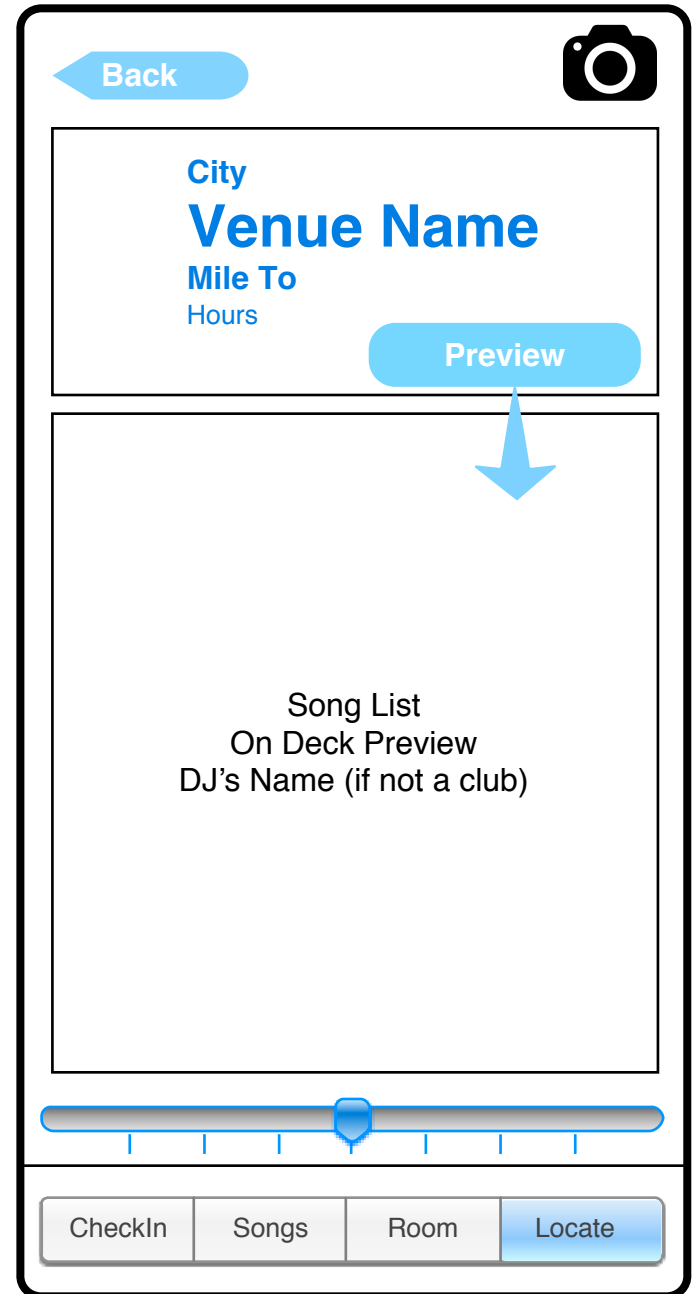

Real Name

Username

Password

Password CONFIRM

Register

Karaoke King: Mobile Global Navigation Bar

Camera Icon takes the performer to all captured media and incoming videos for sale.

Allows the performer to check into a room by scanning the QR-Code

Allows the performer to manage their song lists

Allows the performer to view the status of a room

Allows the performer to locate a franchise location using GPS

Karaoke King: Mobile Karaoke Check-In

The checkin screen toggles from checking-in, to helping a friend enter the room.

Karaoke King: Mobile Song List Management

A pop-up dialog will capture the name of the Song List.

Karaoke King: Mobile Room Management

A pop-up dialog will prompt the performer with the Song List for submitting.

Karaoke King: Mobile Karaoke Room Locator

Karaoke King: Mobile Lyric Playback

Once the performer is called to the deck, they have the option to view the lyrics in portrait or landscape mode. Either can be toggled into fullscreen to match the monitors.