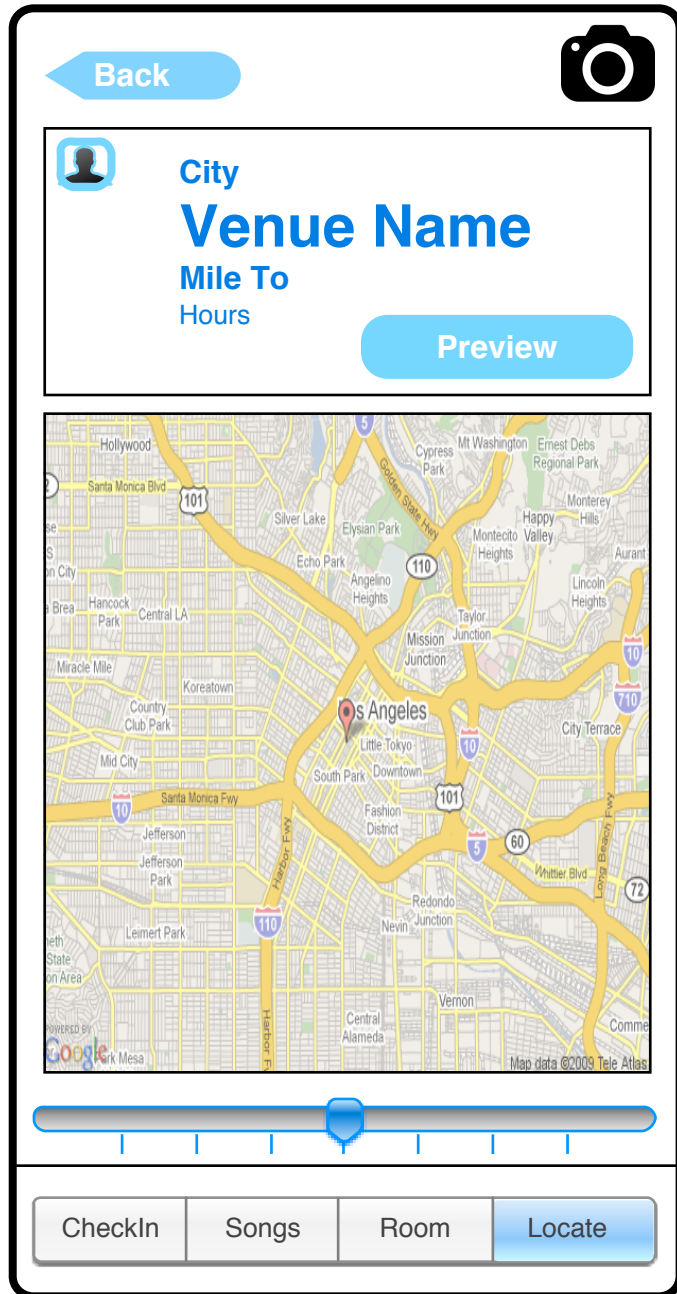

Real Name

Username

Password

Password CONFIRM

Register

Karaoke King: Mobile Global Navigation Bar

Camera Icon takes the performer to all captured media and incoming videos for sale.

Allows the performer to check into a room by scanning the QR-Code

Allows the performer to manage their song lists

Allows the performer to view the status of a room

Allows the performer to locate a franchise location using GPS

Karaoke King: Mobile Karaoke Check-In

The checkin screen toggles from checking-in, to helping a friend enter the room.

Karaoke King: Mobile Song List Management

A pop-up dialog will capture the name of the Song List.

Karaoke King: Mobile Room Management

A pop-up dialog will prompt the performer with the Song List for submitting.

Karaoke King: Mobile Karaoke Room Locator

Karaoke King: Mobile Lyric Playback

Once the performer is called to the deck, they have the option to view the lyrics in portrait or landscape mode. Either can be toggled into fullscreen to match the monitors.