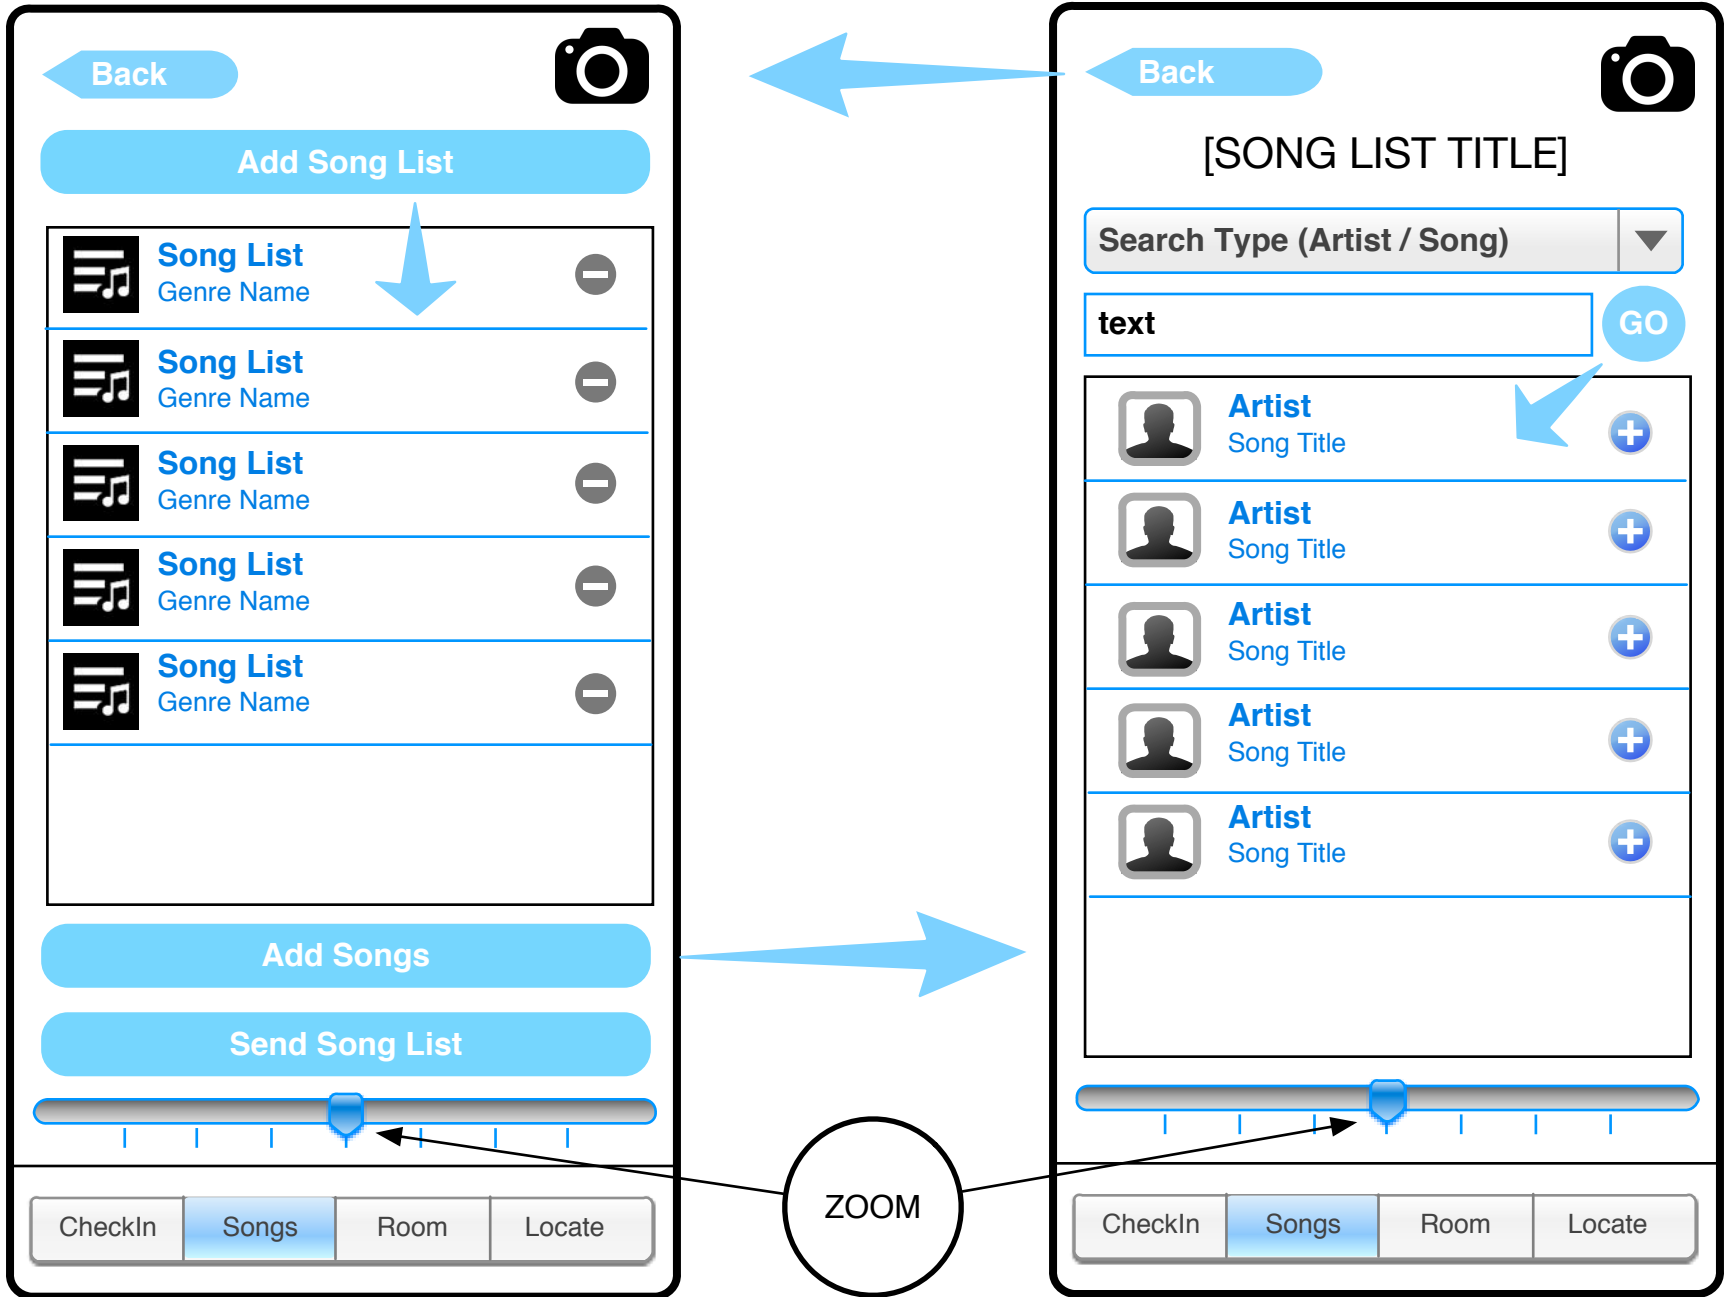

Real Name

Username

Password

Password CONFIRM

Register

Karaoke King: Mobile Global Navigation Bar

Camera Icon takes the performer to all captured media and incoming videos for sale.

Allows the performer to check into a room by scanning the QR-Code

Allows the performer to manage their song lists

Allows the performer to view the status of a room

Allows the performer to locate a franchise location using GPS

Karaoke King: Mobile Karaoke Check-In

The checkin screen toggles from checking-in, to helping a friend enter the room.

Karaoke King: Mobile Song List Management

A pop-up dialog will capture the name of the Song List.

Karaoke King: Mobile Room Management

A pop-up dialog will prompt the performer with the Song List for submitting.

Karaoke King: Mobile Karaoke Room Locator

Karaoke King: Mobile Lyric Playback

Once the performer is called to the deck, they have the option to view the lyrics in portrait or landscape mode. Either can be toggled into fullscreen to match the monitors.