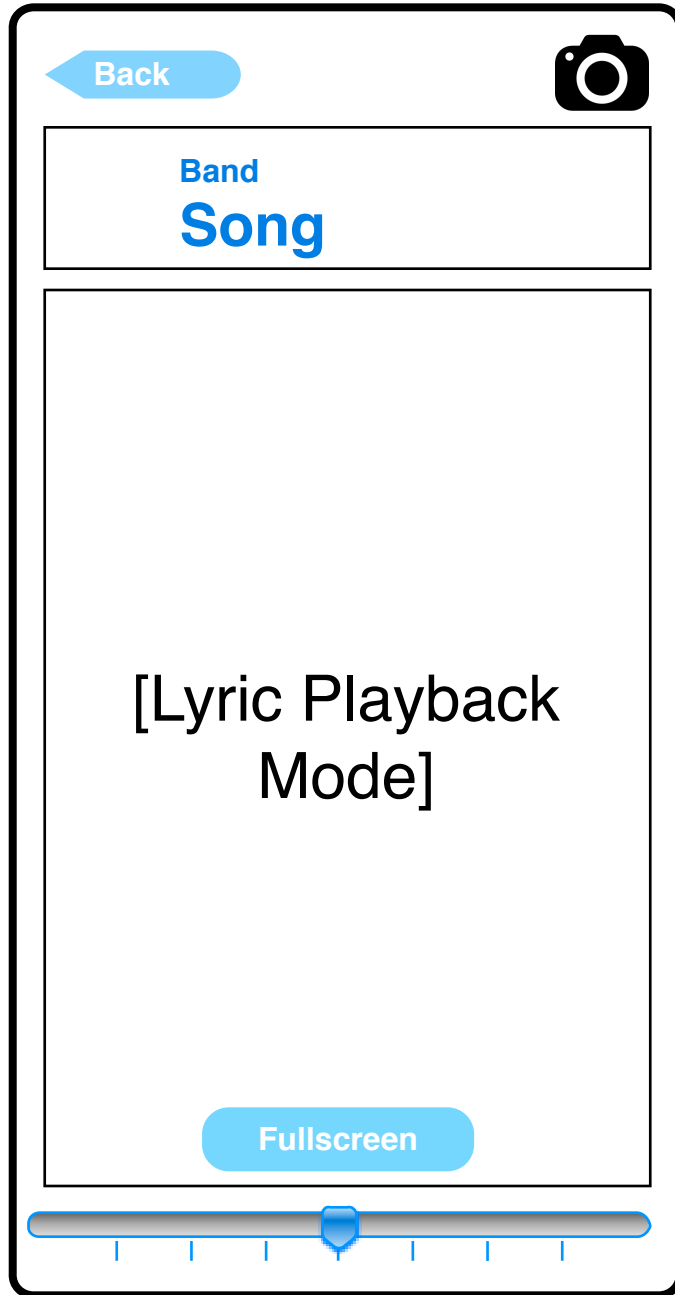

Real Name

Username

Password

Password CONFIRM

Register

Karaoke King: Mobile Global Navigation Bar

Camera Icon takes the performer to all captured media and incoming videos for sale.

Allows the performer to check into a room by scanning the QR-Code

Allows the performer to manage their song lists

Allows the performer to view the status of a room

Allows the performer to locate a franchise location using GPS

Karaoke King: Mobile Karaoke Check-In

The checkin screen toggles from checking-in, to helping a friend enter the room.

Karaoke King: Mobile Song List Management

A pop-up dialog will capture the name of the Song List.

Karaoke King: Mobile Room Management

A pop-up dialog will prompt the performer with the Song List for submitting.

Karaoke King: Mobile Karaoke Room Locator

Karaoke King: Mobile Lyric Playback

Once the performer is called to the deck, they have the option to view the lyrics in portrait or landscape mode. Either can be toggled into fullscreen to match the monitors.